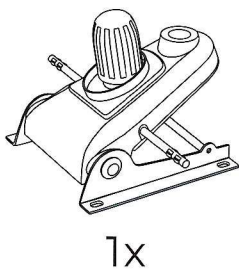

 noblechairs

ICON

2x
M5 (16mm)

4x
M8 (20mm)

1

2

3

4