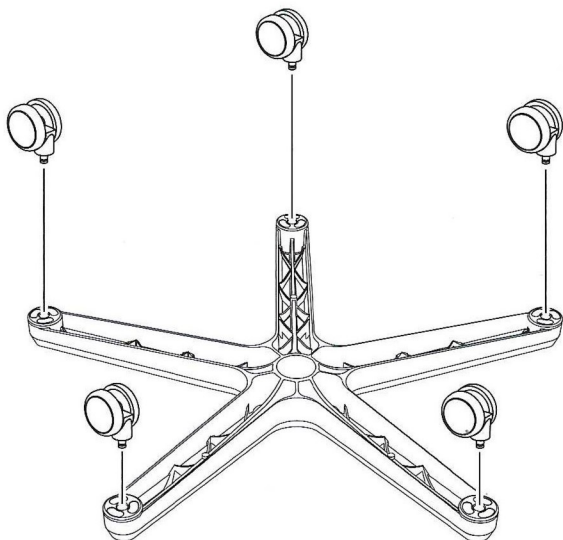

 noblechairs

ICON

2x
M5 (16mm)

4x
M8 (20mm)

1

2

3

4